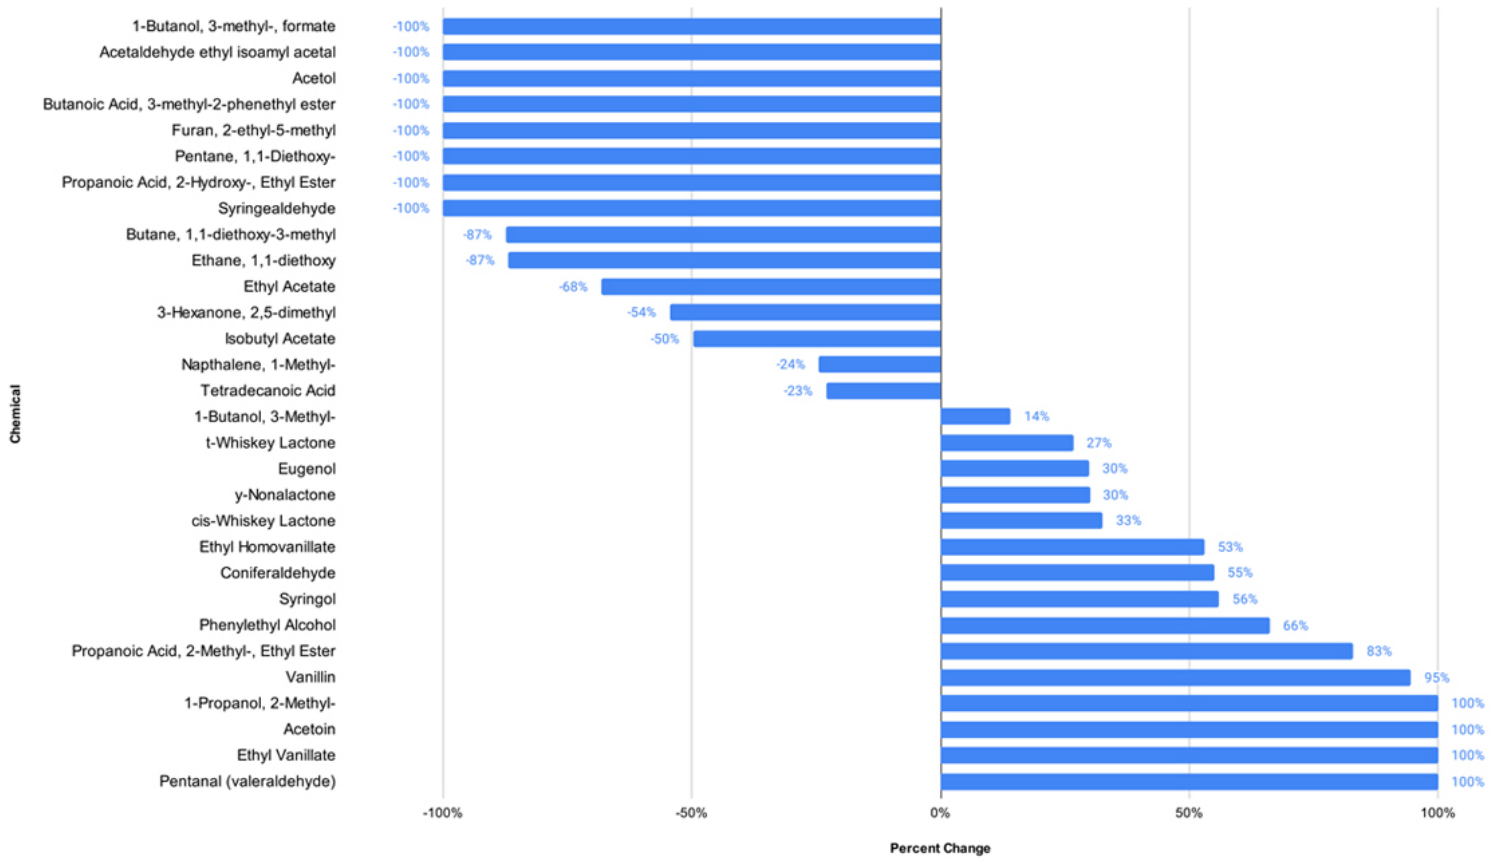

BDAS Analysis of Control vs Processed 3yr. Straight Bourbon

BDAS Analysis of Control v Processed Neutral Grain Spirit